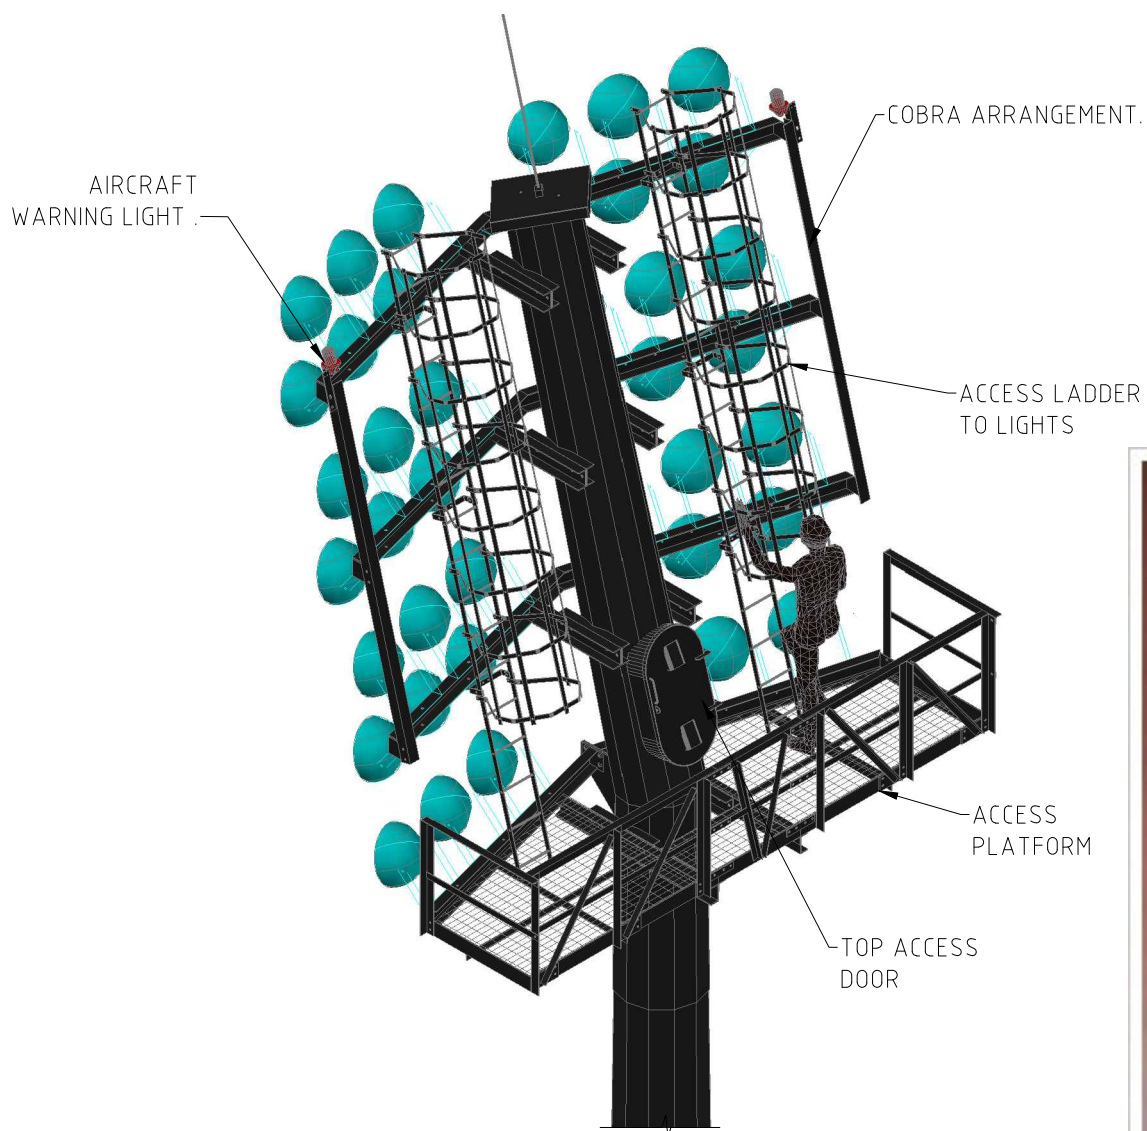

LIGHTNING SPIKE

MULTI SECTION
SHAFT.

lighting
STRUCTURES

INTERNAL ACCESS MAST

BOTTOM
ACCESS
DOOR

FRONT ELEVATION

SIDE ELEVATION

INTERNAL ACCESS MAST

DETAIL OF BASE & UPPER SECTION OF MAST