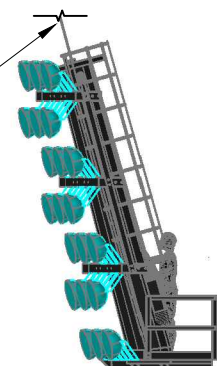

LIGHTNING SPIKE

MULTI SECTION
SHAFT.

lighting
STRUCTURES

INTERNAL ACCESS MAST

BOTTOM
ACCESS
DOOR

FRONT ELEVATION

SIDE ELEVATION

INTERNAL ACCESS MAST

DETAIL OF BASE & UPPER SECTION OF MAST