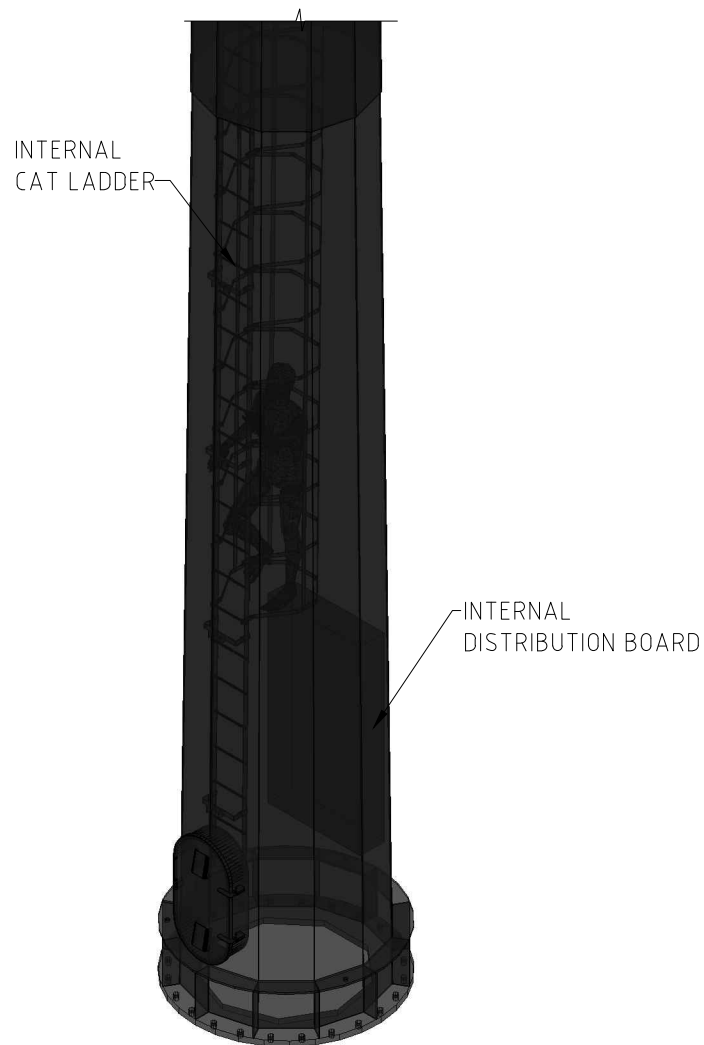

LIGHTNING SPIKE

MULTI SECTION
SHAFT.

lighting
STRUCTURES

INTERNAL ACCESS MAST

BOTTOM
ACCESS
DOOR

FRONT ELEVATION

SIDE ELEVATION

INTERNAL ACCESS MAST

DETAIL OF BASE & UPPER SECTION OF MAST