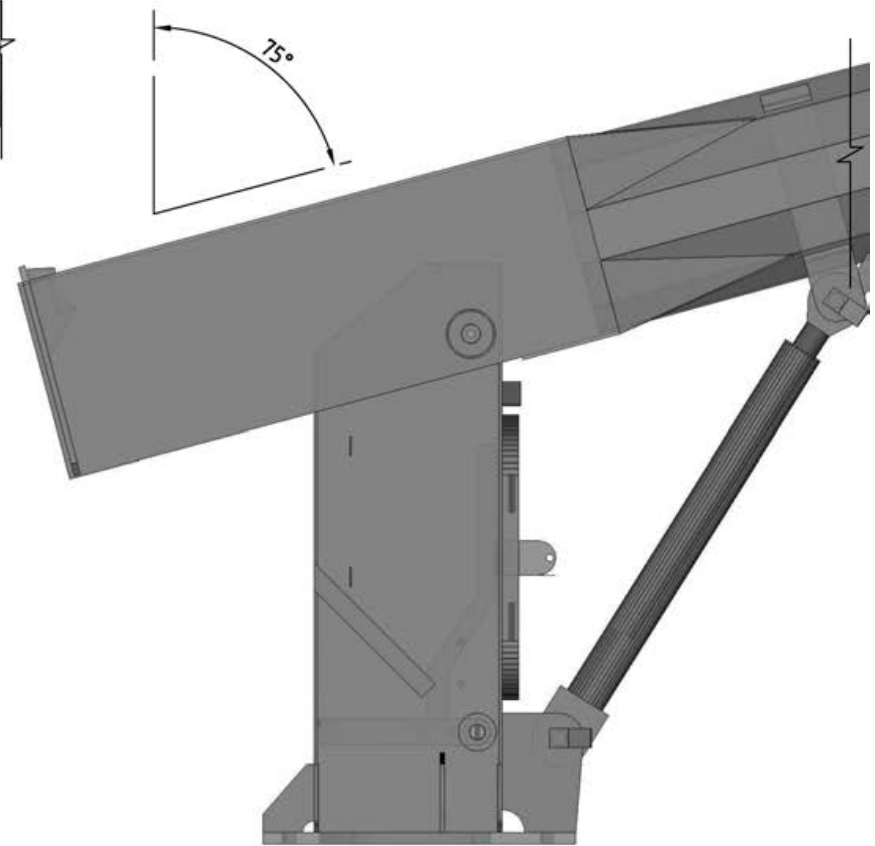

3D VIEW

lighting
STRUCTURES

HYDRO @ 15°.

HYDRO @ 60°.

HYDRO @ 75°.