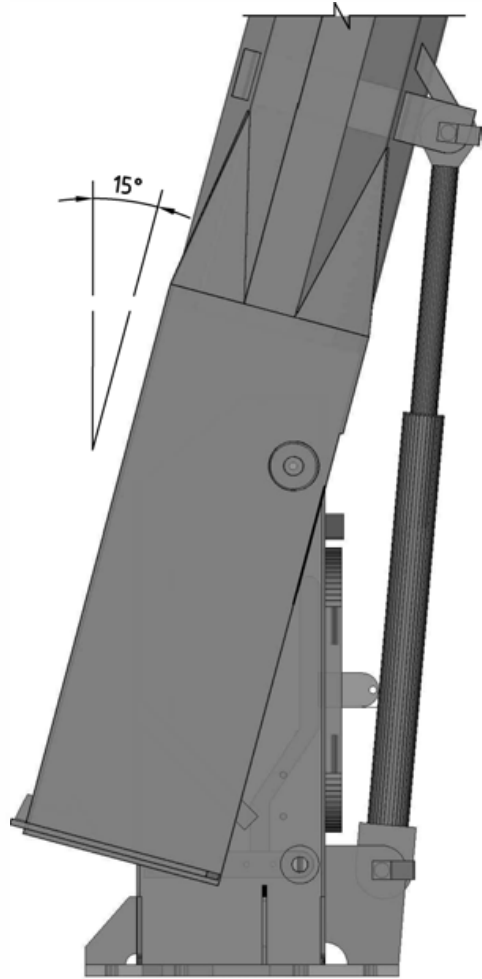

3D VIEW

lighting
STRUCTURES

HYDRO @ 15°.

HYDRO @ 60°.

HYDRO @ 75°.