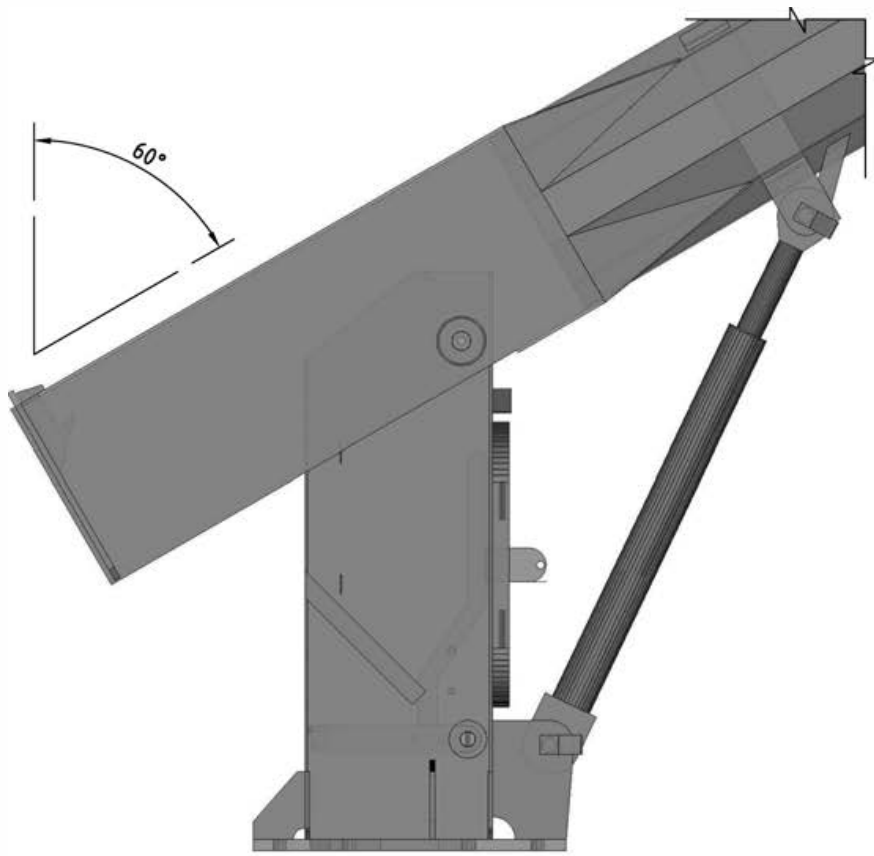

3D VIEW

lighting
STRUCTURES

HYDRO @ 15°.

HYDRO @ 60°.

HYDRO @ 75°.